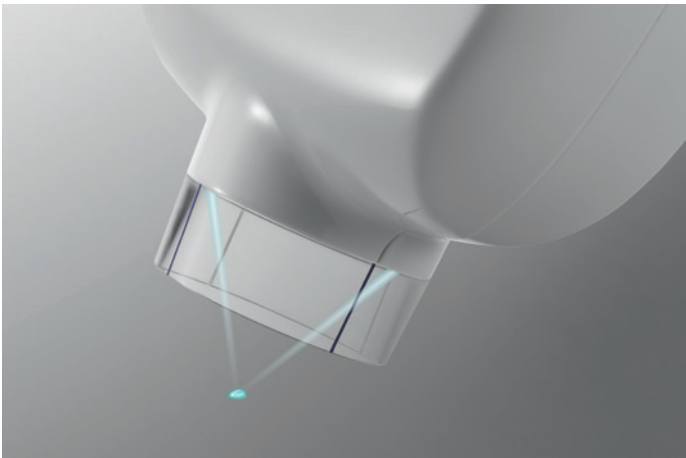

Veraview iX Intraoral X-ray Compact Design with Exceptional Image Quality

- Easy to position with compact head design
- Small control panel minimizes installation space
- Patient protection with constant voltage control
- LED buttons with intuitive graphics
- Easy to switch between film and digital timer tables

Thinking ahead. Focused on life.

Equipped with LED guide for focal point positioning

Quickly confirm position with the transparent cone and LED guide

- **Ease of use positioning features**
 - Positioning improved with the lightweight and compact design from pivot to cone.
 - Transparent cone to visually confirm position.
 - Easy to understand LED guide
 - Slender, lightweight arm for smooth, effortless movement
- **Small control panel minimizes installation space**
 - Small and compact, can be installed virtually anywhere.
- **Patient protection with constant voltage control**
 - Constant voltage control minimizes patient soft x-ray absorption.
 - Tube voltage options include 60 or 70 kV.
- **Easy to switch between film and digital timer tables**
 - Settings automatically saved in memory for both film and digital timer tables.

- **LED buttons with intuitive graphics**
 - See a visual representation of the current selection in the control panel for quick confirmation.

Specifications

Model	Veraview iX
Voltage	100-120 / 220-240 VAC
Tube Potential	60 / 70 kV
Tube Current	7mA
Exposure Time	10 ms to 2 seconds
Weight	approx. 23 kg